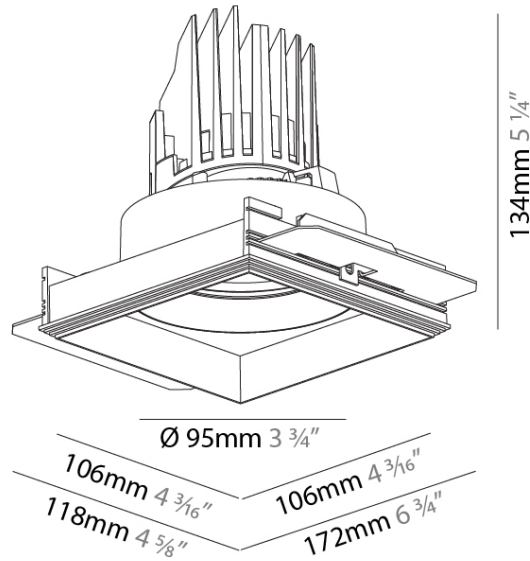

ELECTRICAL

Lamp Type: LED (Zhaga Standard)
Input Wattage (W): 13.2 (2700K) / 16.5
Total Output Wattage (W): 12 (2700K) / 15
Dimming: Tri-Mode (Non-Dimming and Phase Dimming (120Vac only) and 0-10V Dimming)
Driver Included: No
Driver Location: Recessed Housing
Driver Type: Constant Current - Universal
Driver Class: Class 2
Housing: See components
Input Voltage (V): 120 - 277
Constant Current (MA): 350

LED

Number of LEDs: 1
Color Temperature (°K): 2700 / 3000 / 3500 / 4000
Max. Delivered Lumen (lm): 850 / 950 / 1019 / 1040
Nominal Lumen (lm): 960 / 1070 / 1156 / 1180
CRI: >90 CRI
Efficiency (%): 88.5
Lamp Life (hrs): 50000
Upon Request: RGB-W Tunable White Special Color Temperature Special LED

OPTICAL

Reflector: 10
Adjustability: Rotational 355°; Tilt 30°
Upon Request: Special Beam Angles

RATINGS AND CERTIFICATIONS

Zaneen Lighting Inc. © 2024, T 1-800-380-3382, F 416-247-9319, www.zaneen.com

Available for international specifications by adding "INT" at the end of the existing Model #. For assistance on 'custom' specifications, contact zteam@zaneen.com. In a constant effort to supply the best product, we reserve the right to change specifications or materials without notice. The most recent specification sheets are found at zaneen.com
IP rating: IP20